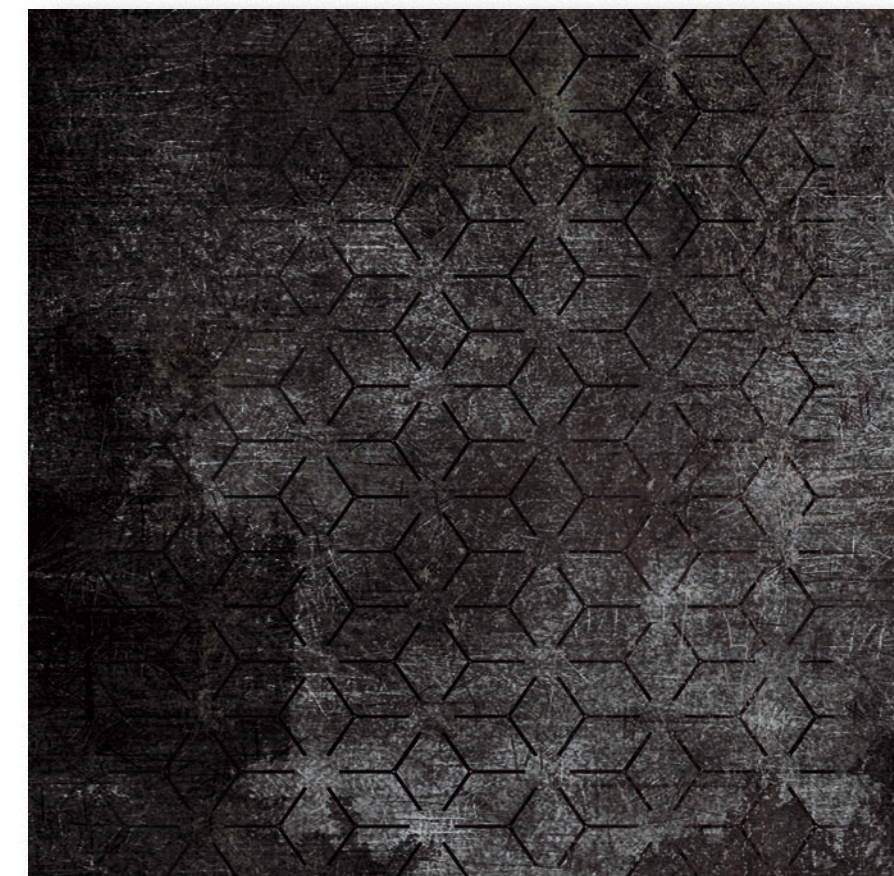

Gamma
Master tile
200x200 cm