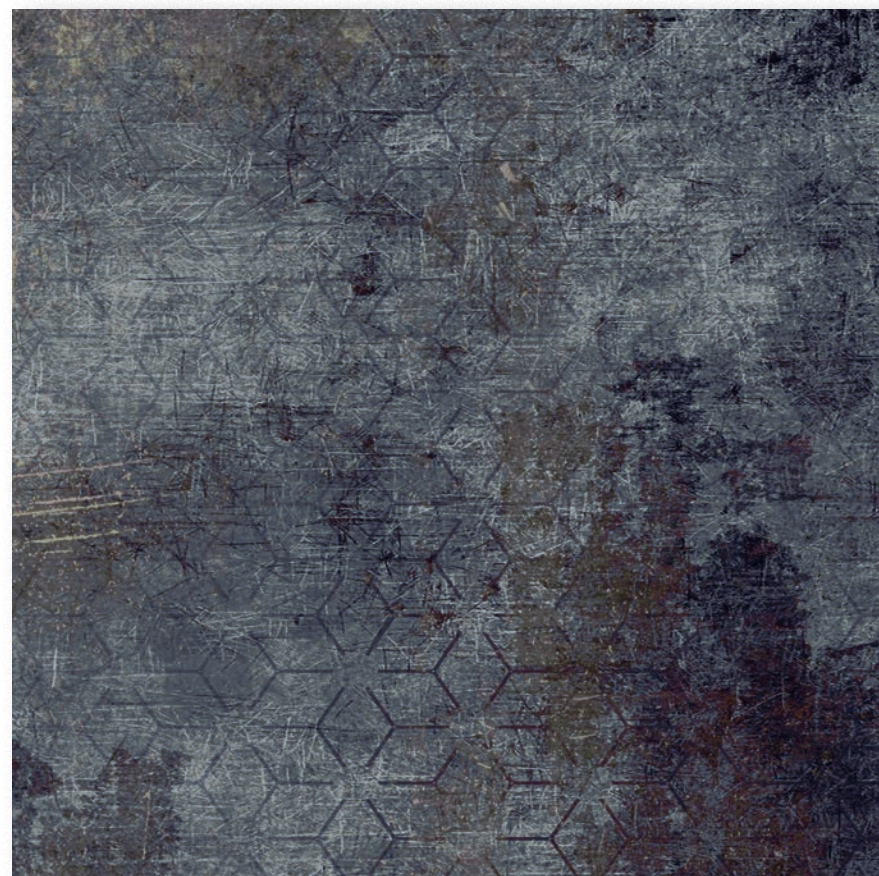

Monolithic installation

Alpha
Master tile
200x200 cm

Beta
Master tile
200x200 cm

Alpha
Master tile
200x200 cm

Beta
Master tile
200x200 cm

BLUE

INSTALLATION:

Alpha + Beta