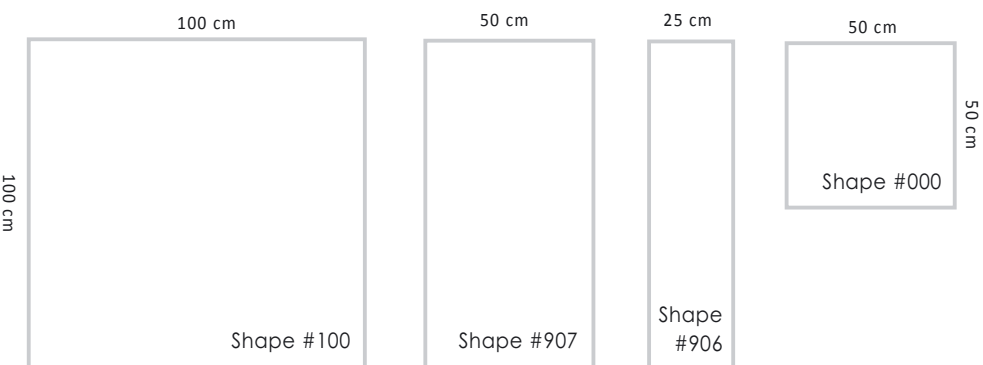

THE CONCEPT

THE APIS MODULAR CONCEPT IN FOUR STEPS / DAS MODULAR APIS-KONZEPT IN VIER SCHRITTEN

1 Colours

Choose the desired colour(s) for your selected design(s).

Farben

Wählen Sie aus den Designs Ihre Wunschfarbe/en).

2 Designs

Three different designs at your disposal: Alfa, Beta and Gamma.

Designs

Es stehen drei verschiedene Designs zur Verfügung: Alfa, Beta und Gamma.

3 Shapes / Modules

Four different shapes / modules are combinable. The modules are laser cut from one 200x200 cm master tile. Select desired module(s).

Formate / Module

Es gibt vier verschiedene Formate / Module, die kombinierbar sind. Die Module werden aus einer 200x200 cm großen Platine laser-geschnitten. Modulformate können ausgewählt werden.

EARTH
Gamma / 50x50 cm

4 Random installation

The modules are without pattern repeat. Install randomly for a unique flooring design.

Verlegung nach dem Zufallsprinzip

Die Module sind ohne Musterrapport und können nach dem Zufallsprinzip verlegt werden. Dabei ergibt sich ein graphisches und lebendiges Oberflächenbild.

The 200x200 cm tile is cut and mixed randomly / Die 200x200 cm Fliese wird nach dem Zufallsprinzip geschnitten und gemischt.