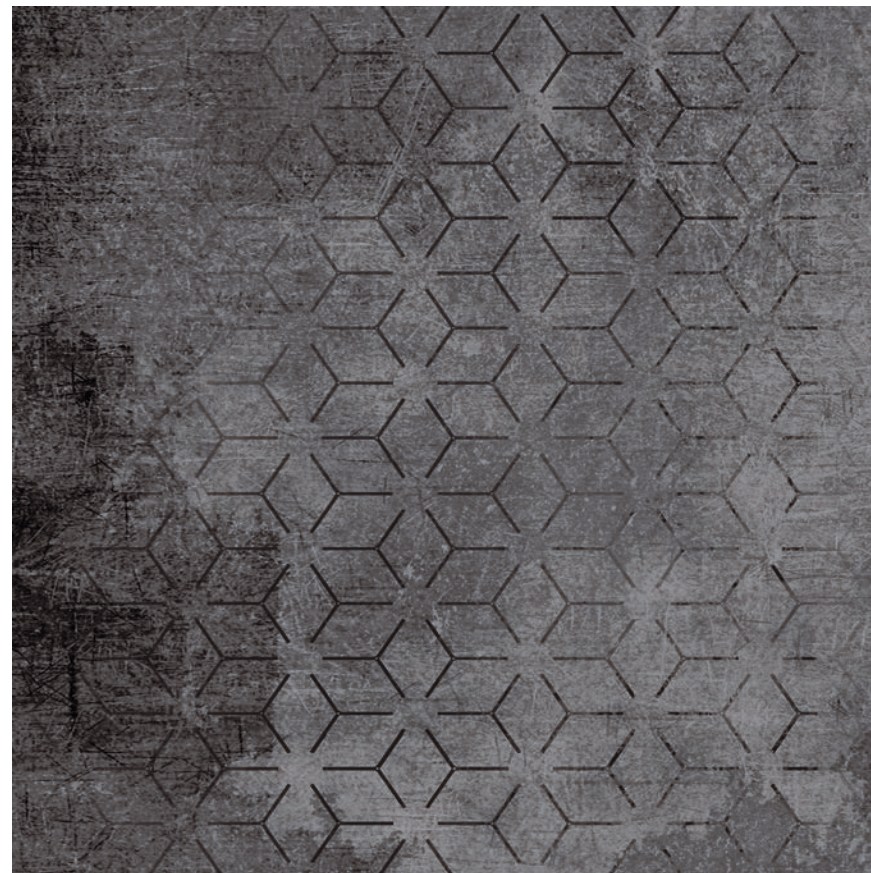

Gamma
Master tile
200x200 cm